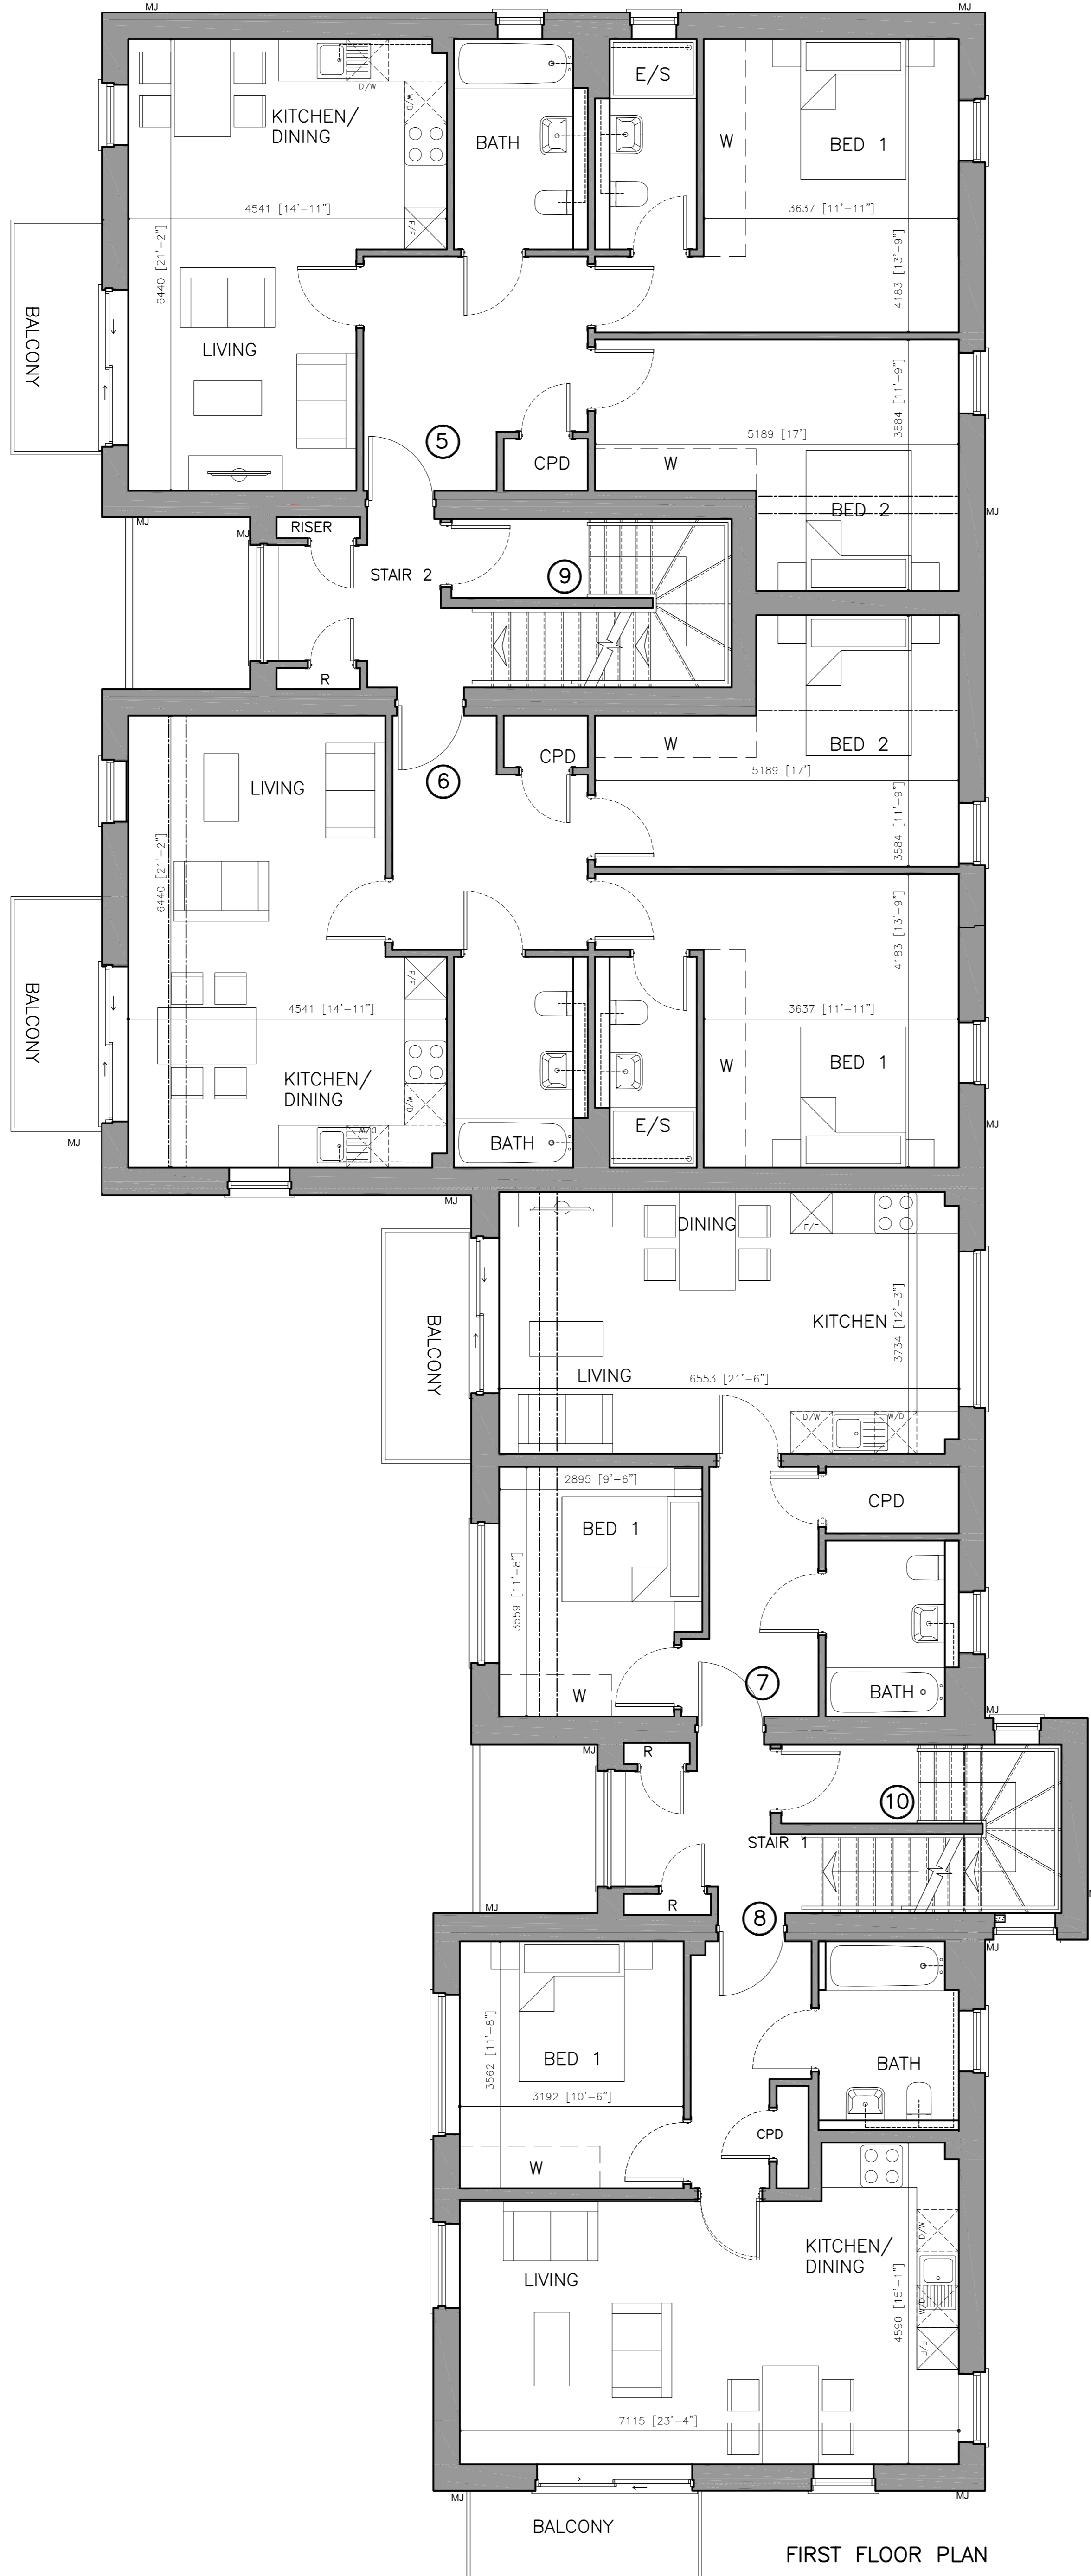

139 Oxford Road, Kidlington - Plot Areas	
FIRST FLOOR	PLOT AREAS (m <sup>2</sup> )
Plot 5	80.4m <sup>2</sup>
Plot 6	80.4m <sup>2</sup>
Plot 7	49.0m <sup>2</sup>
Plot 8	53.0m <sup>2</sup>

FIRST FLOOR PLAN