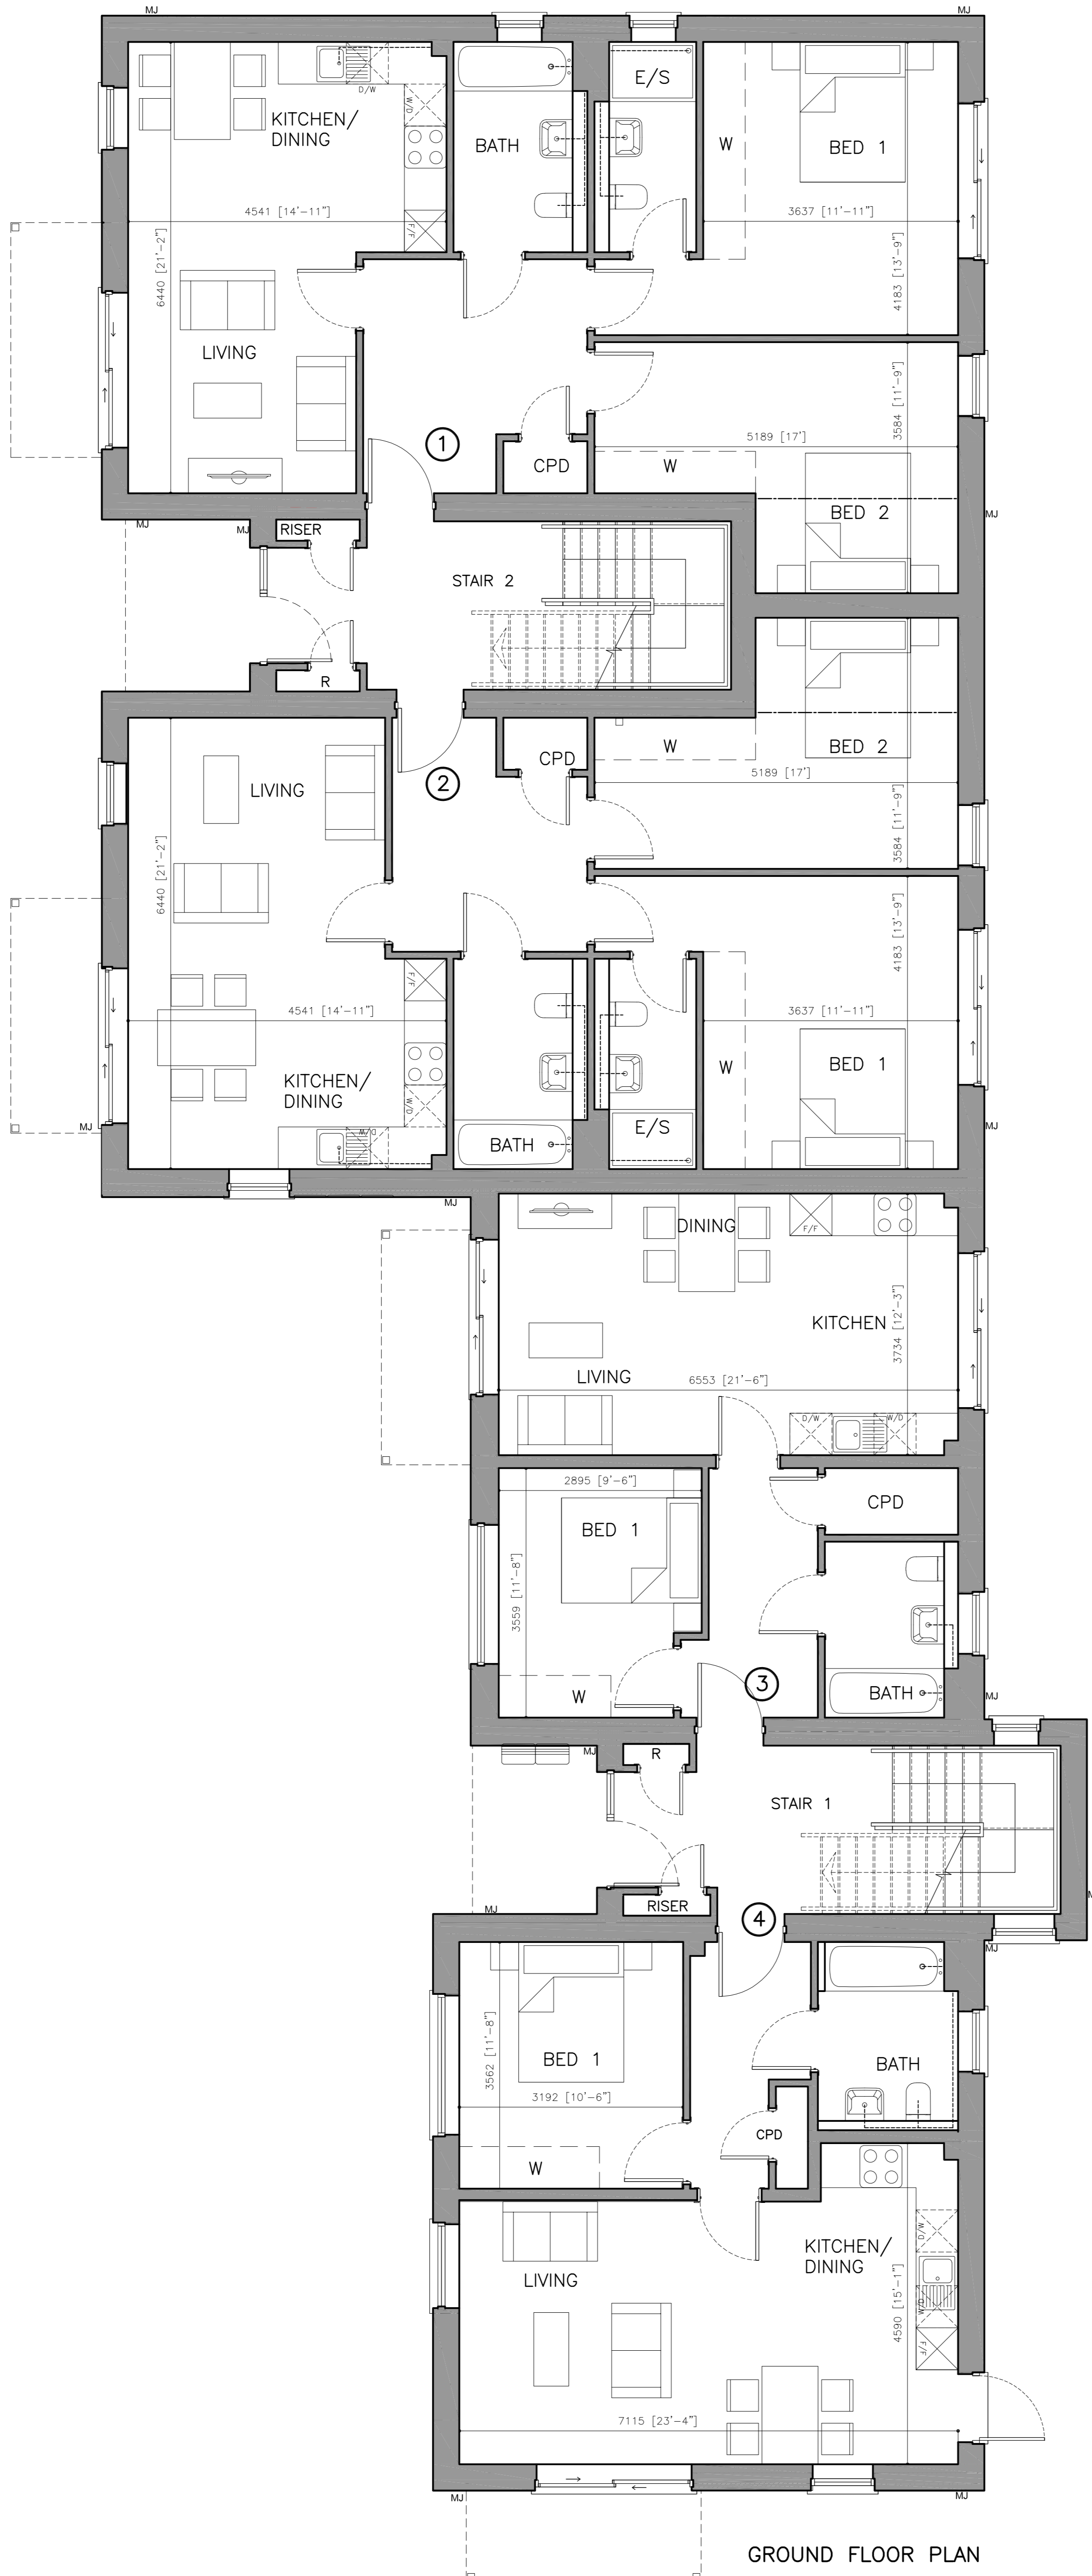

139 Oxford Road, Kidlington - Plot Areas	
GROUND FLOOR	PLOT AREAS (m ²)
Plot 1	80.4m ²
Plot 2	80.4m ²
Plot 3	49.0m ²
Plot 4	53.0m ²

GROUND FLOOR PLAN