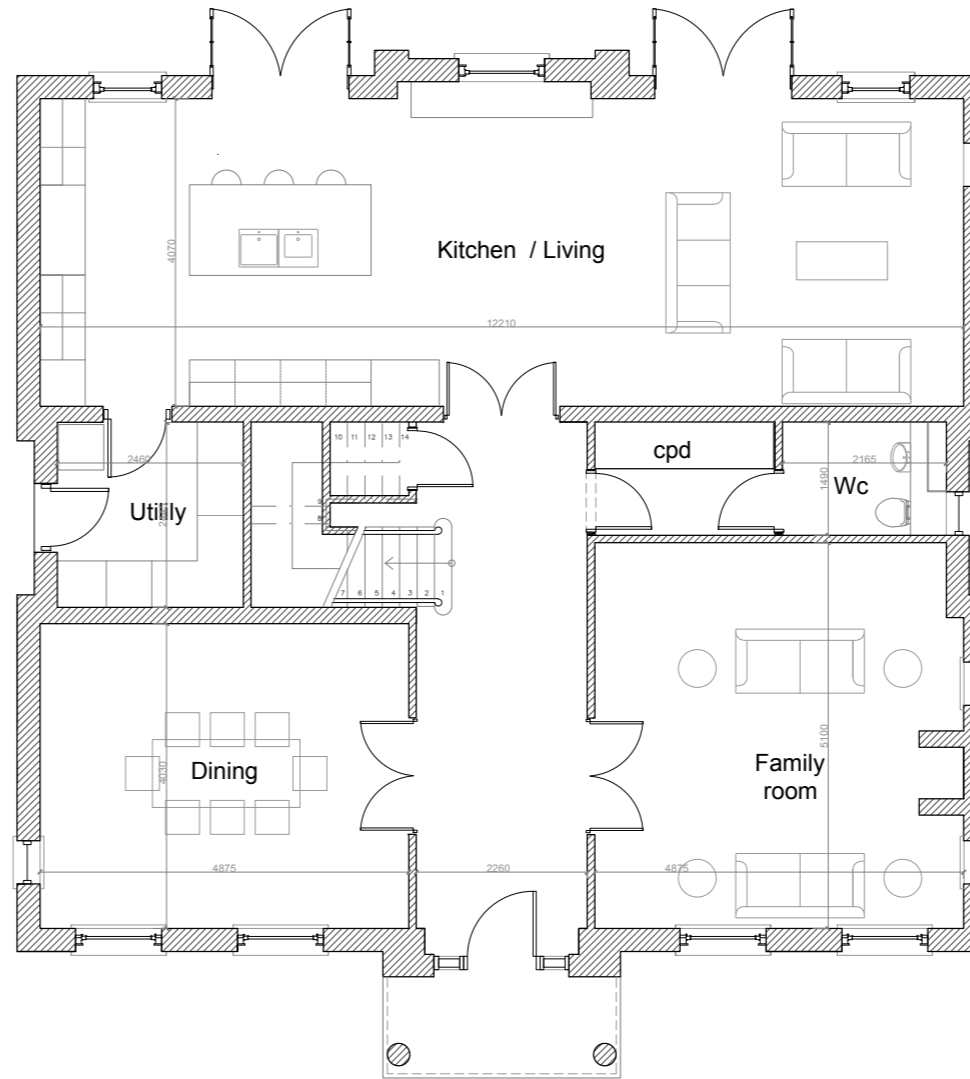

Plot 1 Garage Plan

Ground Floor Plan

Title 18 Cumnor Hill Oxford Proposed Floor Plans Plot 1	
Scale 1:100	Status: Information
Size A3	