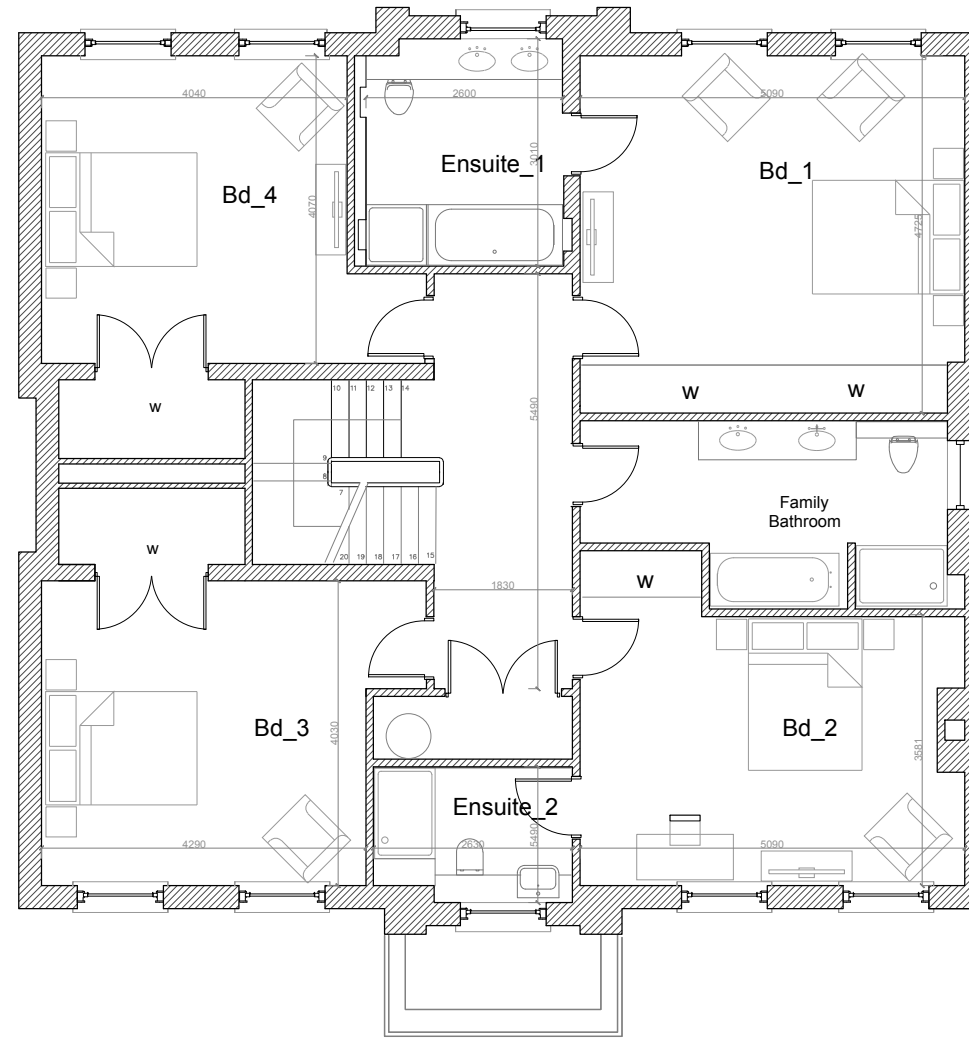

Plot 1 Garage Plan

First Floor Plan

Title 18 Cumnor Hill Oxford Proposed Floor Plans Plot 1	
Scale 1:100	Status: Information
Size A3	